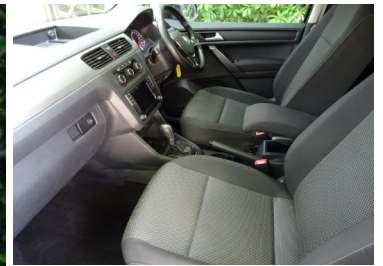

Pemberton Company

2016(16) Volkswagen Caddy Maxi C20 C20 Life TDi

£15,295

Engine: Diesel
Body: MPV
Gearbox: Automatic
Capacity: 1968cc
Colour: Deep Black metallic
Mileage: 23,000
CO²: 136g/km
MPG: 54.3mpg
Top Speed: 106mph
BHP: 101bhp
Insurance Grp: 14E

Pemberton Company
56 Fleet Road
Fleet
Hampshire, GU51 4PA

FULL MAIN DEALER SERVICE HISTORY	16" ALLOYS
FULL SIZE SPARE WHEEL	USB/AUX
FRONT SEATS HEIGHT ADJUSTABLE	OPENING REAR SIDE WINDOWS
DAB RADIO	DUAL ZONE CLIMATE CONTROL
ELECTRIC FRONT WINDOWS	16"ALLOYS
AUTO LIGHTING	CD PLAYER
ISOFIX	FRONT FOG LAMPS
MULTI-FUNCTION STEERING WHEEL	MULTIPLE AIRBAGS
7 SEATER	CHILD LOCKS
FRONT CENTRE ARMREST	CRUISE CONTROL
PRIVACY GLASS	PARKING SENSORS
BLUETOOTH	SEAT-BACK TABLES
	REMOTE CENTRAL LOCKING
	IPOD CONNECTIVITY

Call:01252 815315 | www.pembertoncompany.co.uk